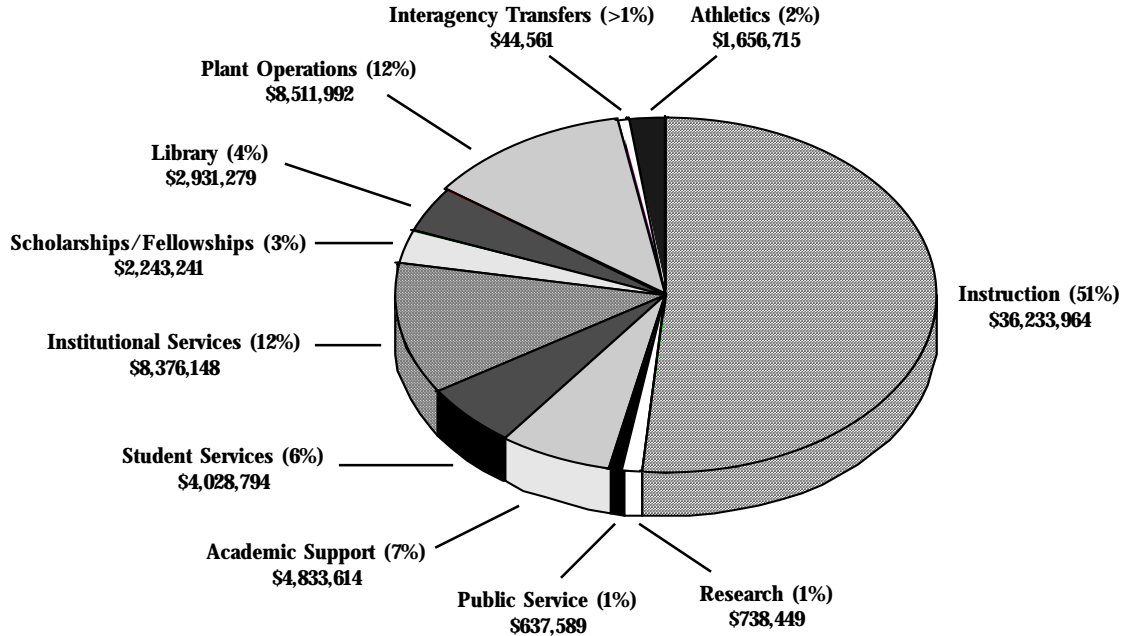

# University Expenditures (Requested) by Function Fiscal Year 2000 - 2001

Source: Southeastern 2000-2001 Budget Request