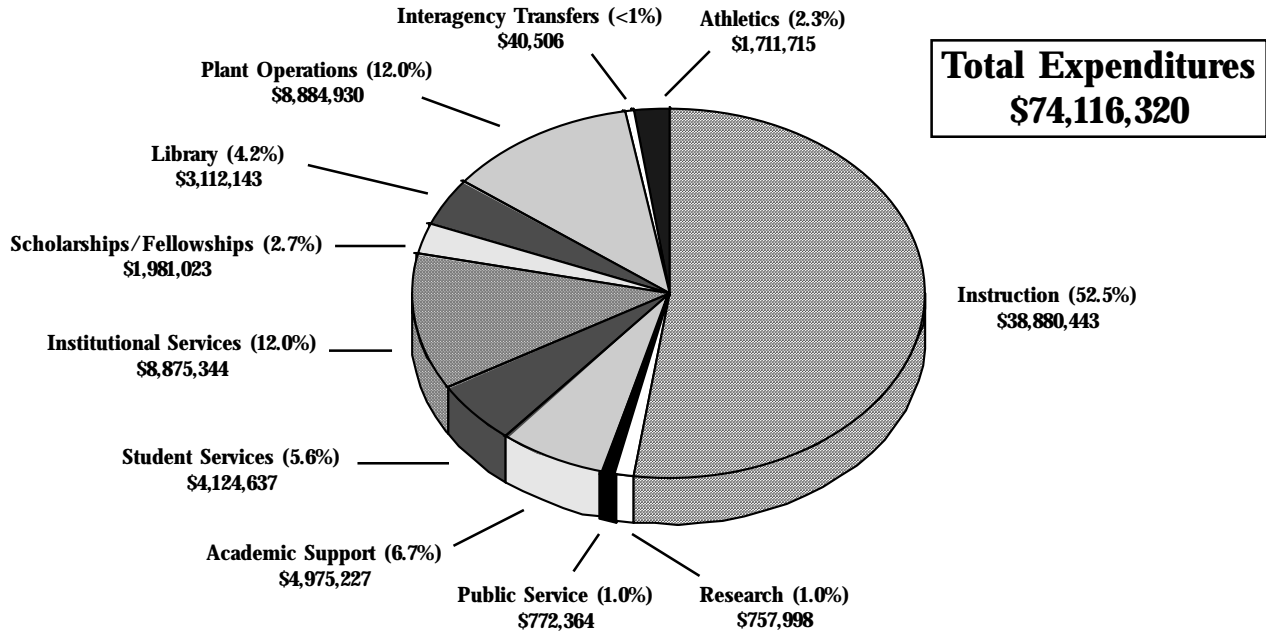

University Expenditures (Requested) by Function Fiscal Year 2001 - 2002

Source: Southeastern 2001-2002 Budget Request