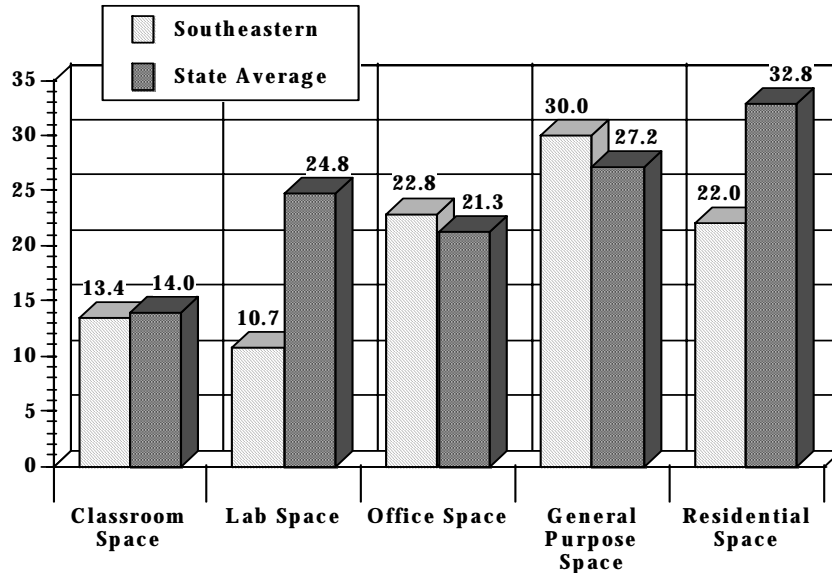

Space Utilization 2001 - 2002

Assignable Square Footage per Full-Time Equivalent Student

**Total Number of Acres
Owned by Southeastern = 1,141**

**Total Number of Buildings
(all types) = 94**

**Total Gross Square Footage =
2,560,529**

**Total Assignable Square Footage =
1,696,435**

**Assignable Square Footage/FTE
Southeastern = 137.0
State Average = 185.7**

Source: Space Utilization Report, Board of Regents