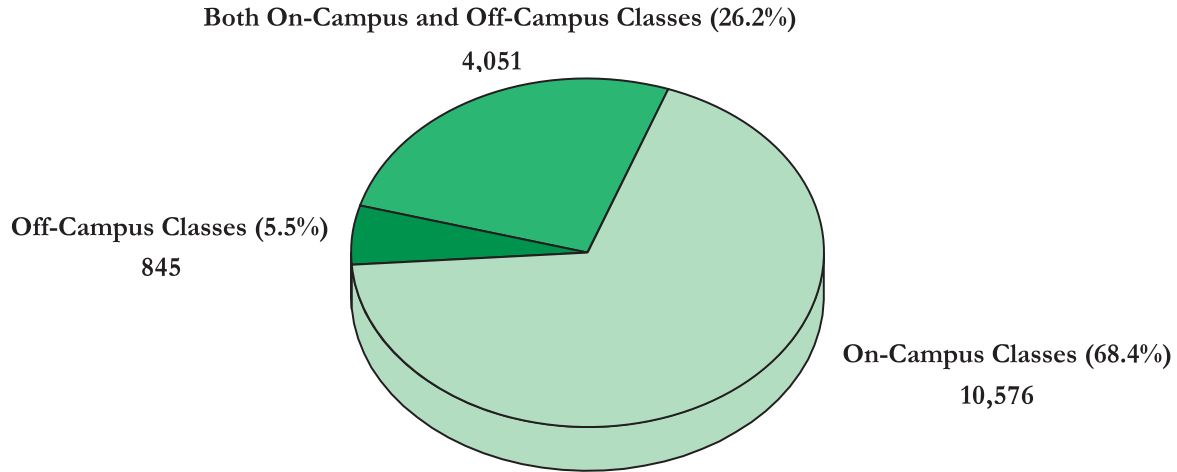

Number of Students Enrolled by Class Location Fall 2004

Total Enrollment = 15,472

Source: IR Extract Files