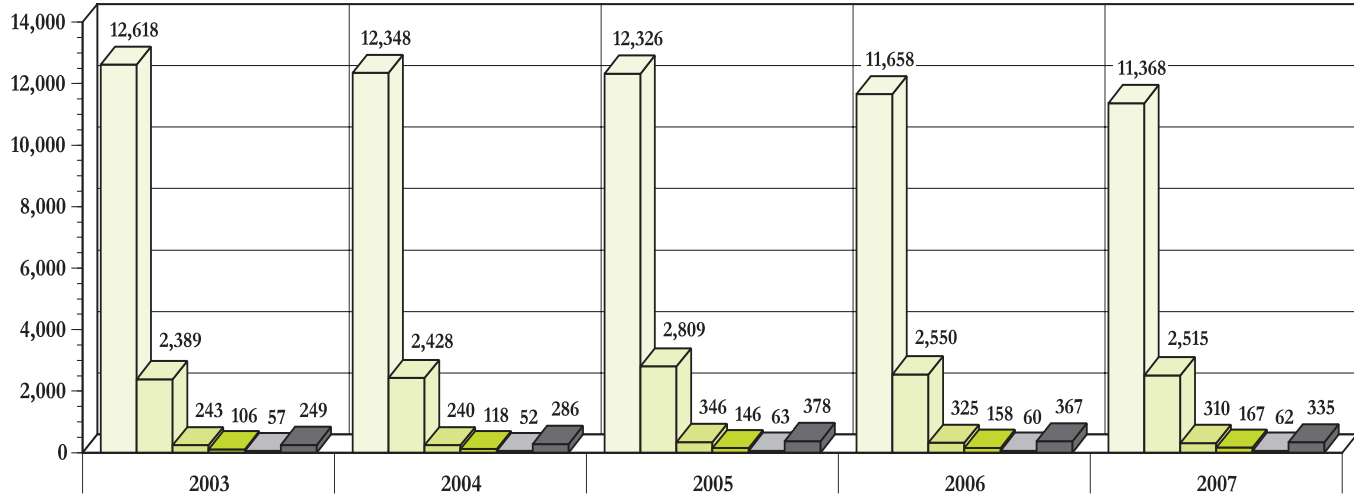

Diversity Over Time at Southeastern Fall 2003 - Fall 2007

Over the last five years, minority enrollment at Southeastern has increased from 17.8% to 20.7% of total enrollment.

Source: IR Extract Files