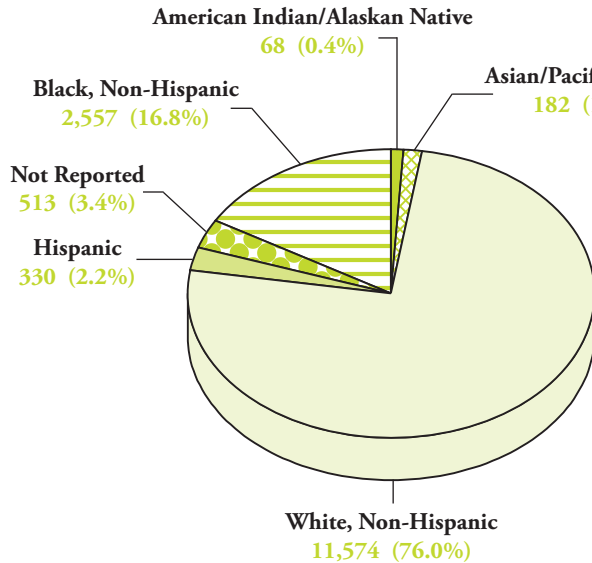

Number of Students by Ethnicity and Gender Fall 2008

Total Enrollment = 15,224

Asian/Pacific Islander
182 (1.2%)

Source: IR Extract Files