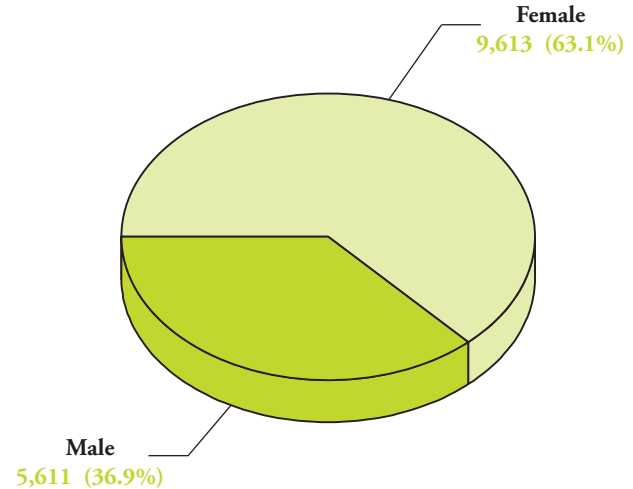

Number of Students by Ethnicity and Gender Fall 2008

Total Enrollment = 15,224

Asian/Pacific Islander
182 (1.2%)

Source: IR Extract Files