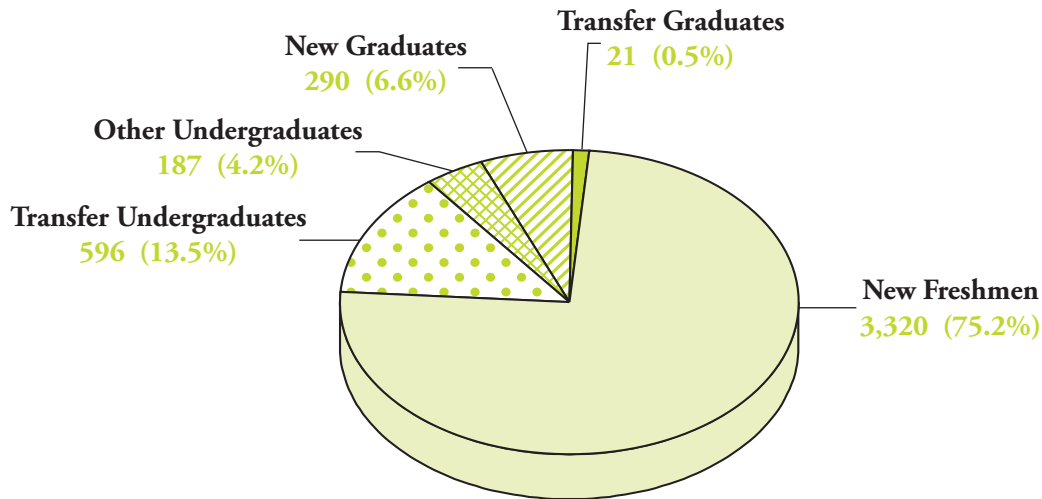

New Students by Enrollment Type Fall 2008

Total New Enrolled Students = 4,414

Note: New Freshmen include Southeastern Scholars, Gifted-Talented students, and Early Start students.

Source: IR Extract Files