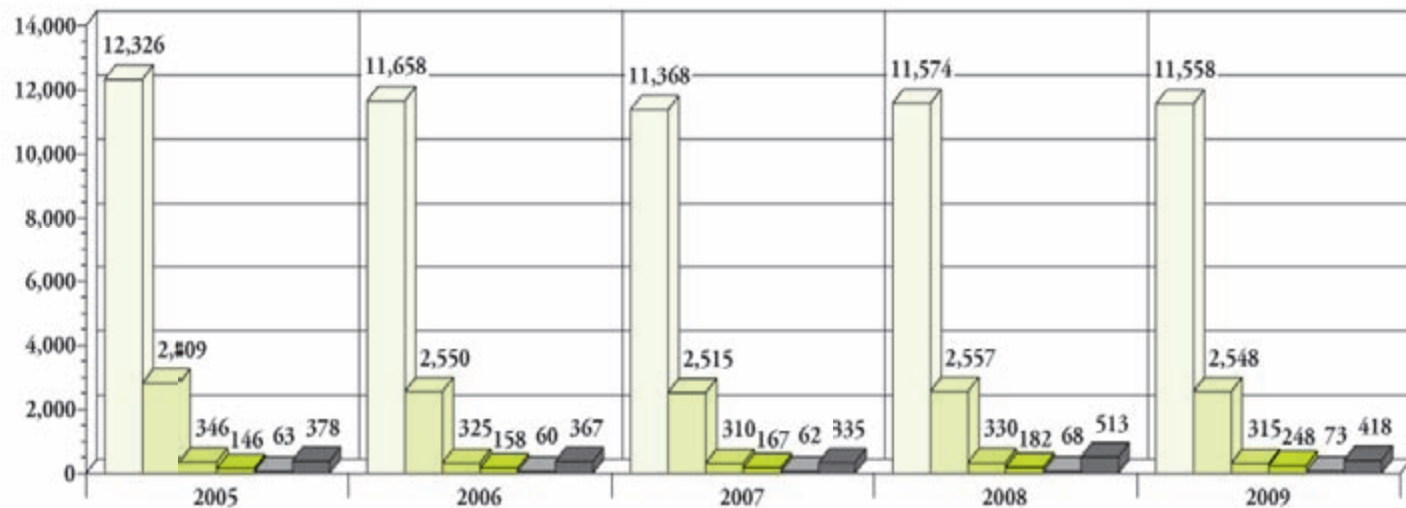

Diversity Over Time at Southeastern

Fall 2005 - Fall 2009

Over the last five years, minority enrollment at Southeastern has increased from 20.9% to 21.0% of total enrollment.

Source: IR Extract Files