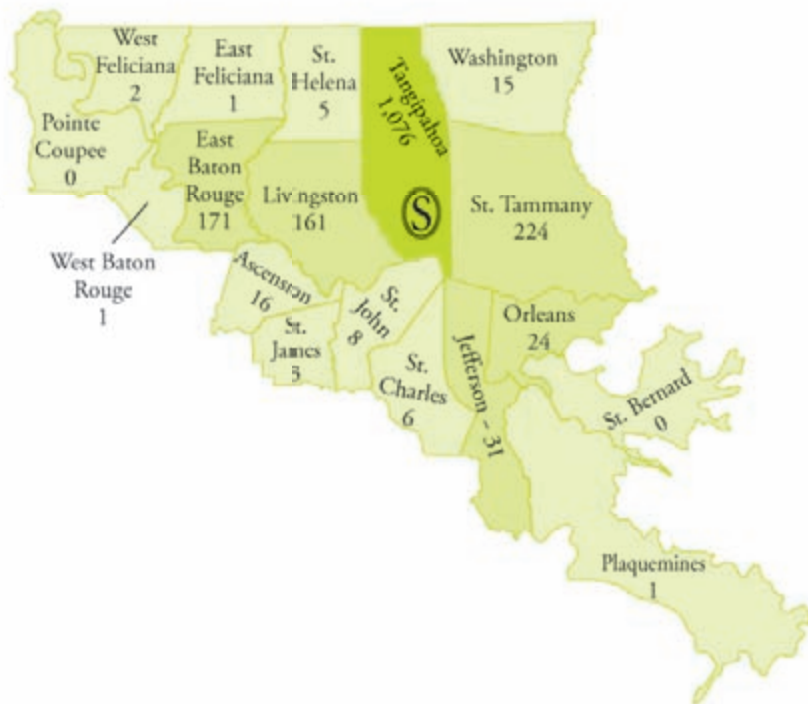

Faculty and Staff by Parish of Residence Fall 2009

| Top 6 Parishes | |
|------------------|-------|
| Tangipahoa | 1,076 |
| St. Tammany | 224 |
| East Baton Rouge | 171 |
| Livingston | 161 |
| Jefferson | 31 |
| Orleans | 24 |

Of the 1,843 total employees, 95.8% (1,765) have Louisiana residences.

Source: IR Extract Files