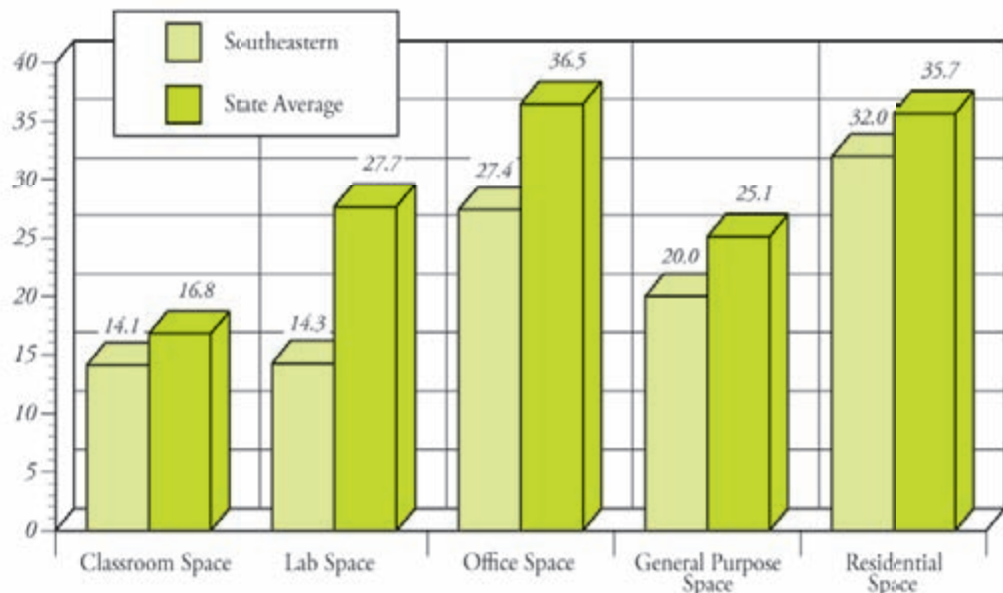

Space Utilization 2008 - 2009

Assignable Square Footage per Full-Time Equivalent Student

Total Number of Acres
Owned by Southeastern = 1,141

Total Number of Buildings
(all types) = 102

Total Gross Square Footage =
2,799,420

Total Assignable Square Footage =
1,711,364

Assignable Square Footage/FTE
Southeastern = 134.0
State Average = 202.9

Source: Space Utilization Report, Board of Regents