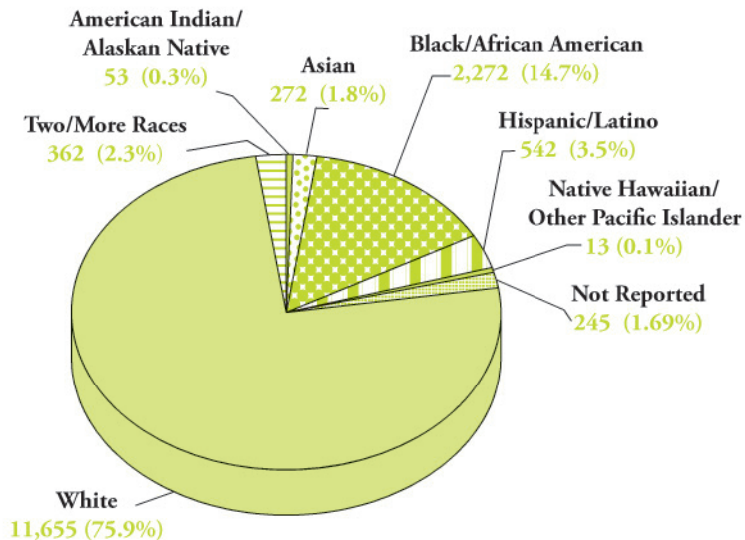

Number of Students by Ethnicity and Gender Fall 2011

Total Enrollment = 15,414

Source: IR Extract Files