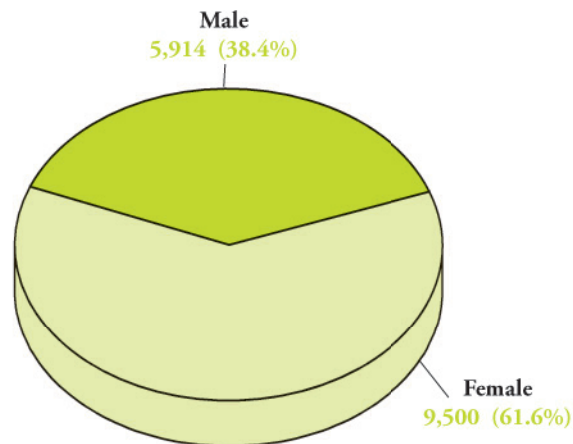

Number of Students by Ethnicity and Gender Fall 2011

Total Enrollment = 15,414

Source: IR Extract Files