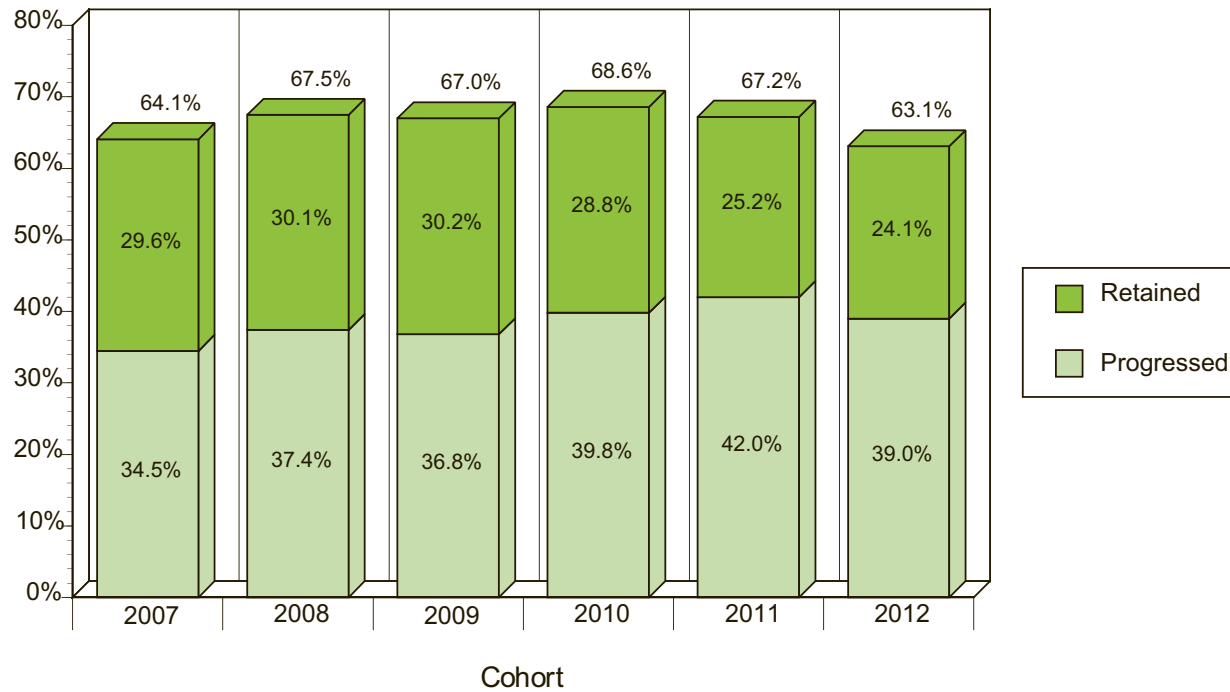

Freshmen Fall to Fall Retention Rates

PROFILE
2
0
1
3

Note: Progressed means the student was enrolled the following Fall as a Sophomore.

Source: IR Extract Files