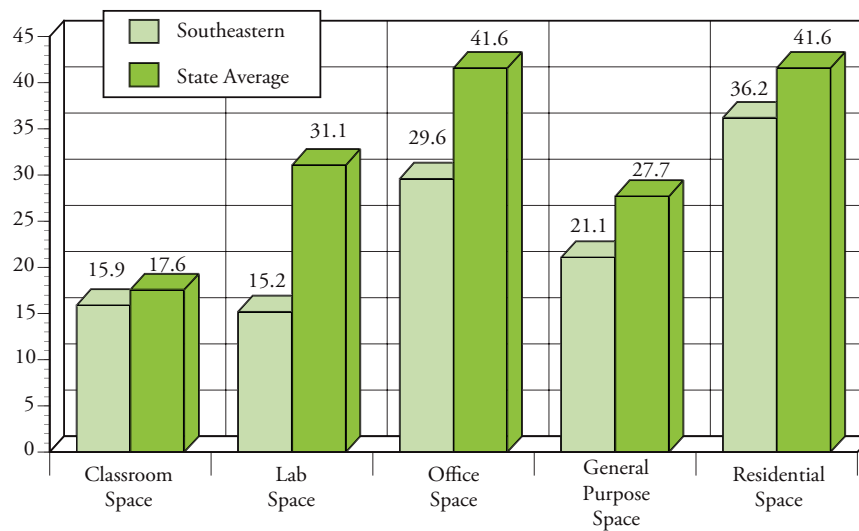

Space Utilization 2012 - 2013

Assignable Square Footage per Full-Time Equivalent Student

Total Number of Acres Owned by
Southeastern = 509

Total Number of Buildings
(all types) = 148

Total Gross Square Footage =
2,957,581

Total Assignable Square Footage =
1,902,300

Assignable Square Footage/FTE
Southeastern = 163.0
State Average = 235.2

Source: Space Utilization Report, Board of Regents