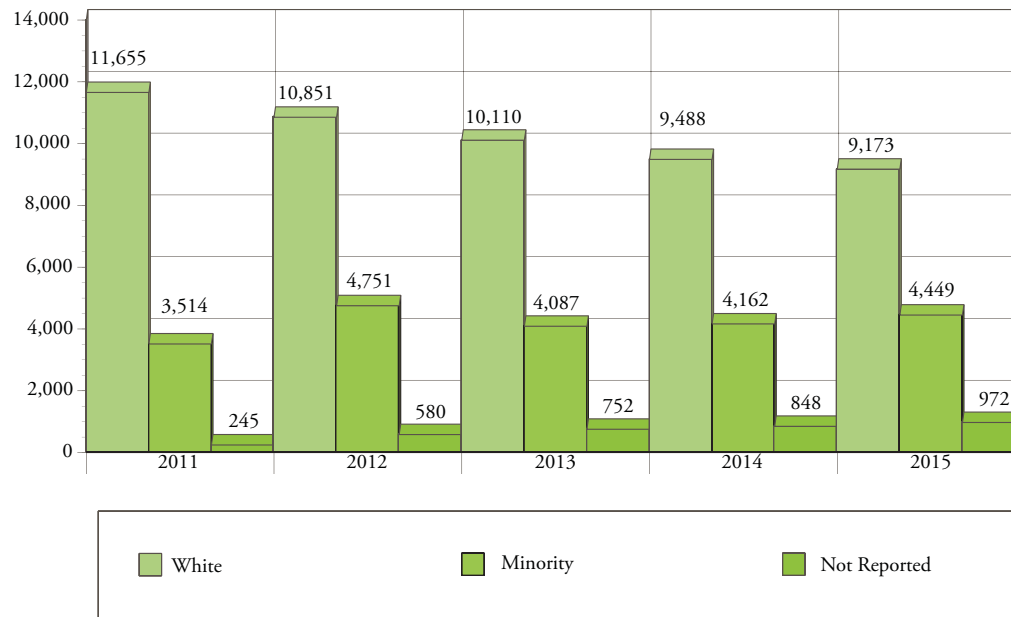

Diversity Over Time at Southeastern Fall 2011 - Fall 2015

Over the last five years, minority enrollment at Southeastern has increased to 30.5% from 22.8% of total enrollment.

Source: IR Extract Files