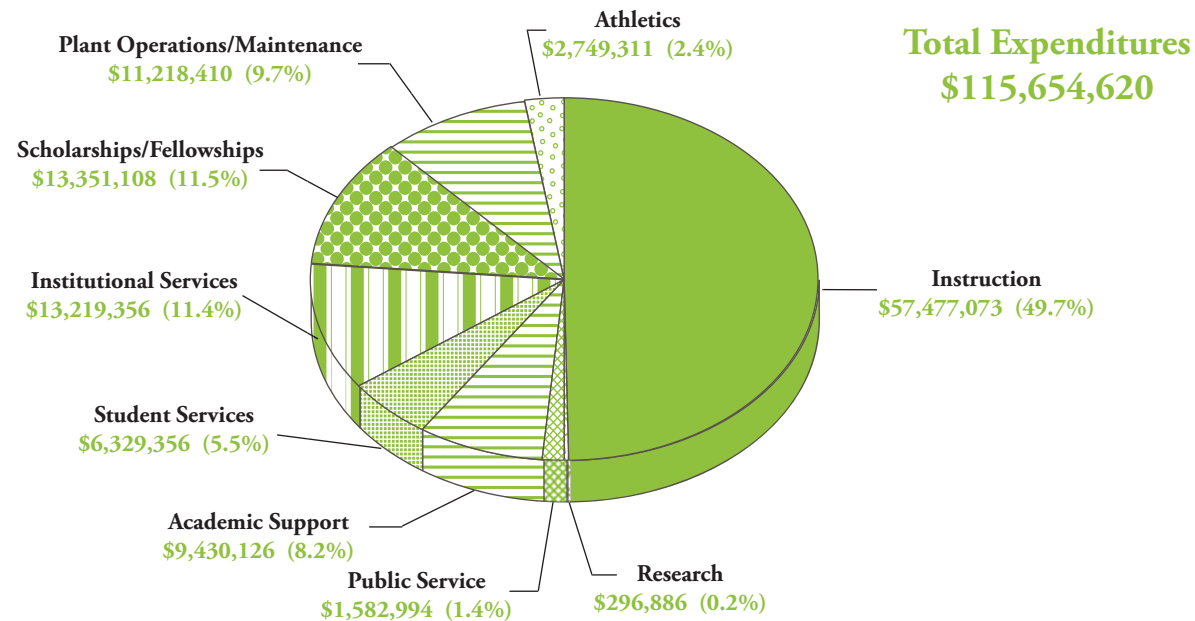

University Expenditures (Budgeted) by Function Fiscal Year 2015 - 2016

Source: Southeastern 2015-2016 Budget Request