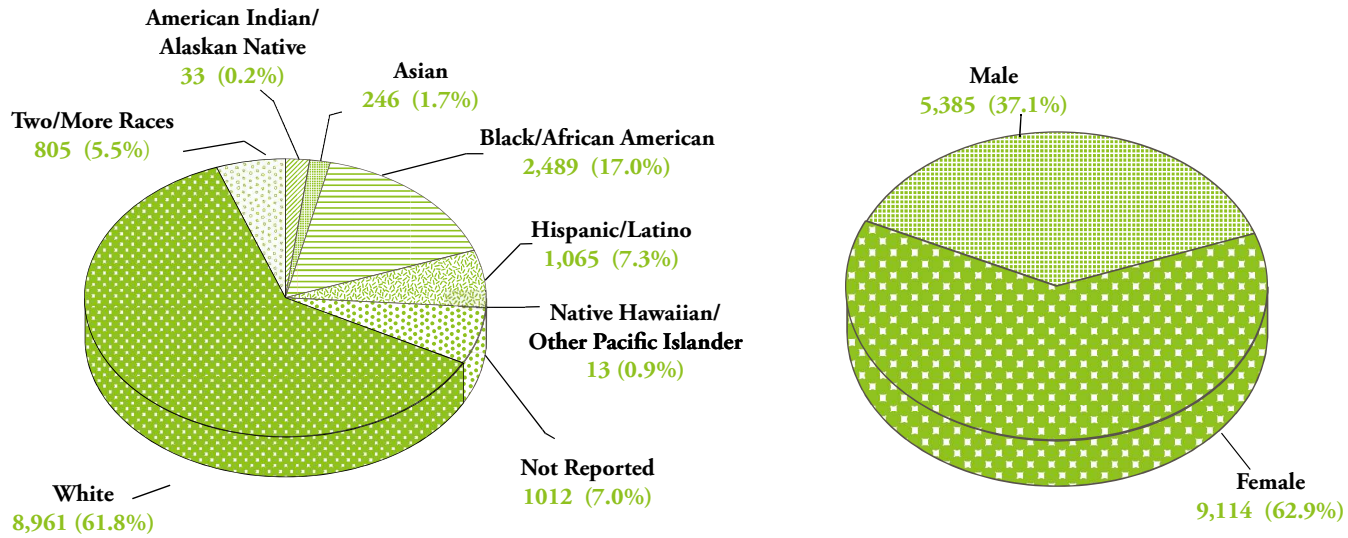

# Number of Students by Ethnicity and Gender Fall 2016

**Total Enrollment = 14,499**

Source: IR Extract Files