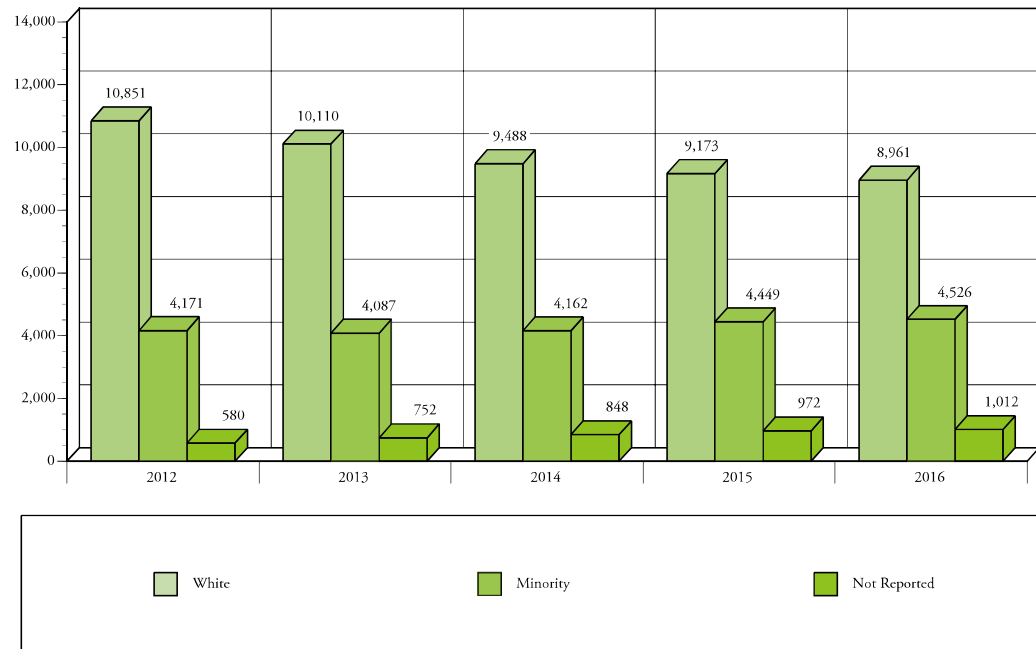

Diversity Over Time at Southeastern Fall 2012 - Fall 2016

Over the last five years, minority enrollment at Southeastern has increased to 31.2% from 26.7% of total enrollment.

Source: IR Extract Files