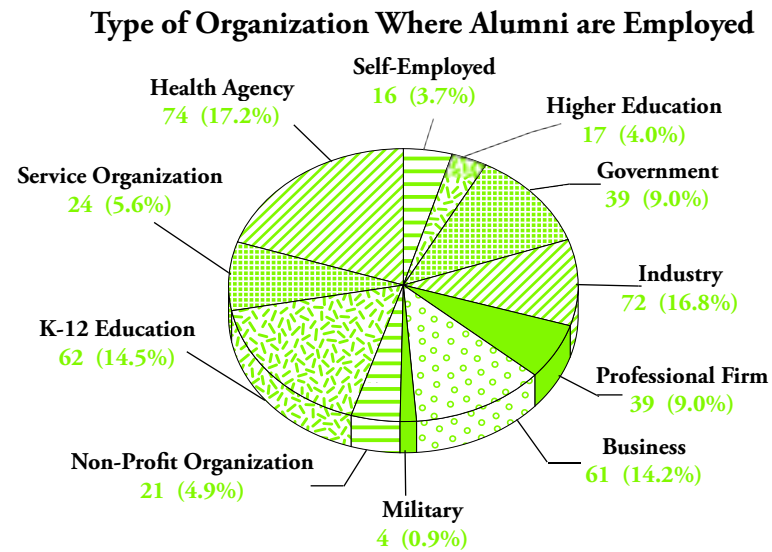

Student Success After Graduation

Some highlights of the most recent undergraduate alumni surveys include:

- » The vast majority (86%) are satisfactorily employed.
- » Over three-fourths (80%) are continuing or plan to continue their education.
- » Most (86%) of the respondents employed full-time, work in the state of Louisiana, with the majority being employed in the area of their Southeastern major or a related area.
- » The average income of alumni exceeds the average income of Louisiana residents.

Source 2015-2016 Undergraduate Alumni Survey