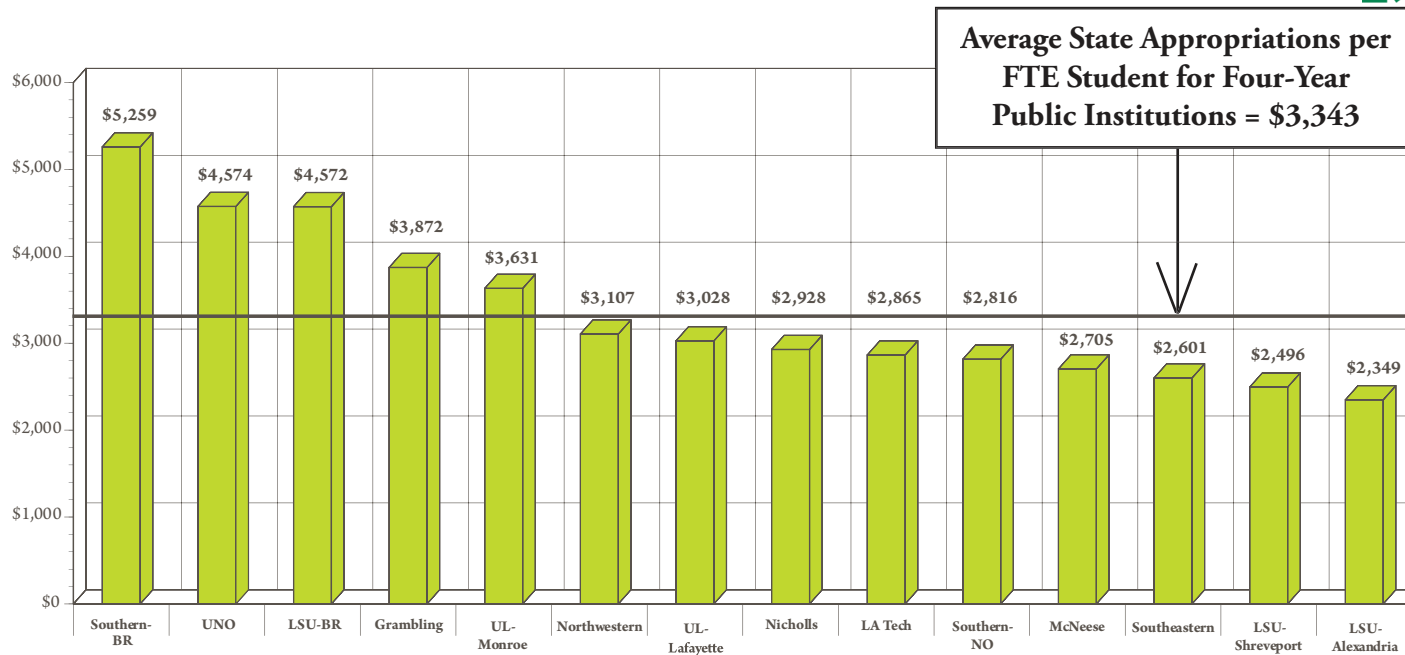

# State Appropriations per Full-Time Equivalent Student for Louisiana Public Universities, Fiscal Year 2015 - 2016

PROFILE  
2017

Source: IPEDS Data Center, Provisional Data