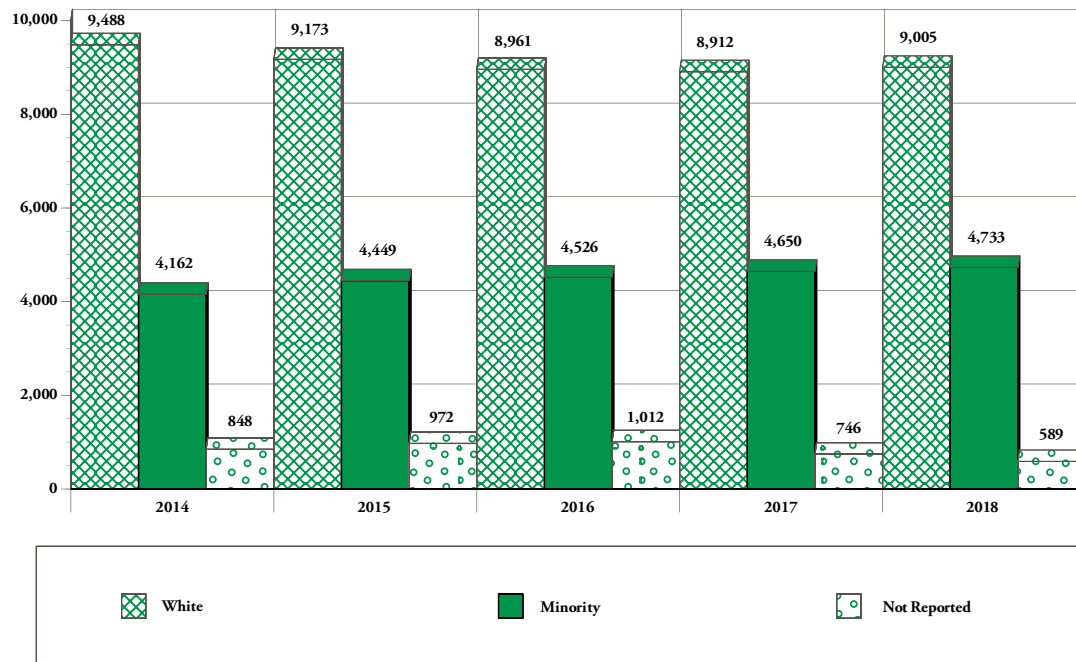

Diversity Over Time at Southeastern Fall 2014 - Fall 2018

Over the last five years, minority enrollment at Southeastern has increased to 33.0% from 28.7% of total enrollment.

Source: IR Extract Files