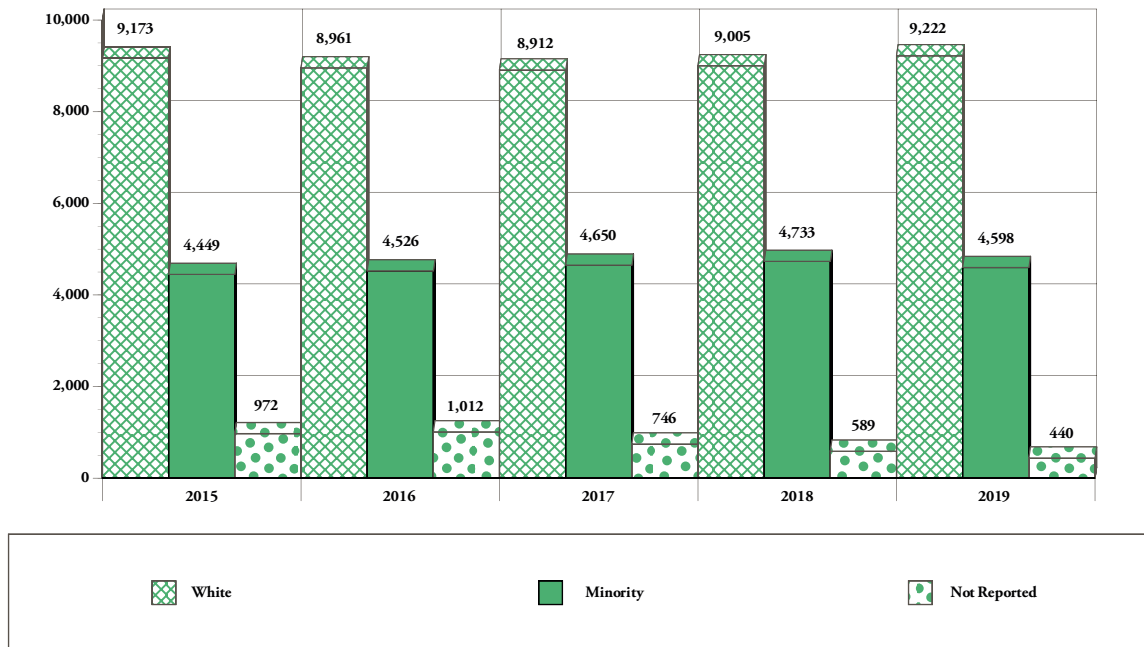

Diversity Over Time at Southeastern Fall 2015 - Fall 2019

Over the last five years, minority enrollment at Southeastern has increased to 32.2% from 30.5% of total enrollment.

Source: IR Extract Files