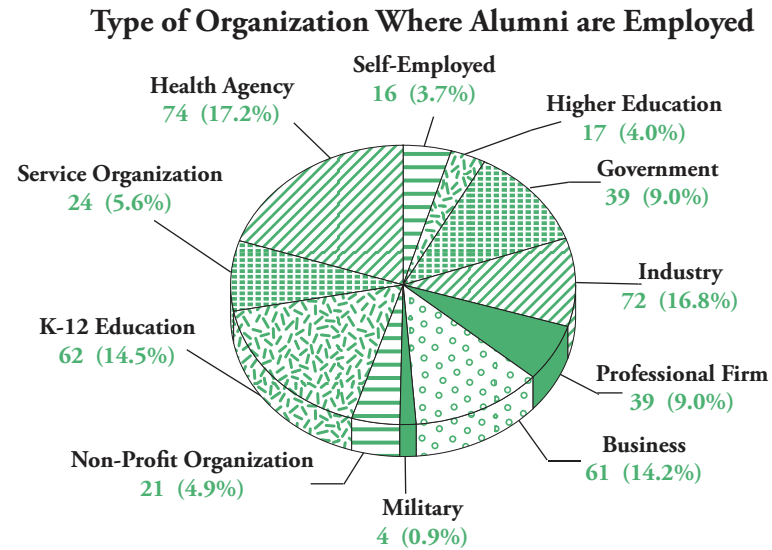

Student Success After Graduation

Some highlights of the most recent undergraduate alumni surveys include:

- » The vast majority (86%) are satisfactorily employed.
- » Over three-fourths (80%) are continuing or plan to continue their education.
- » Most (86%) of the respondents employed full-time, work in the state of Louisiana, with the majority being employed in the area of their Southeastern major or a related area.
- » The average income of alumni exceeds the average income of Louisiana residents.

Source 2015-2016 Undergraduate Alumni Survey