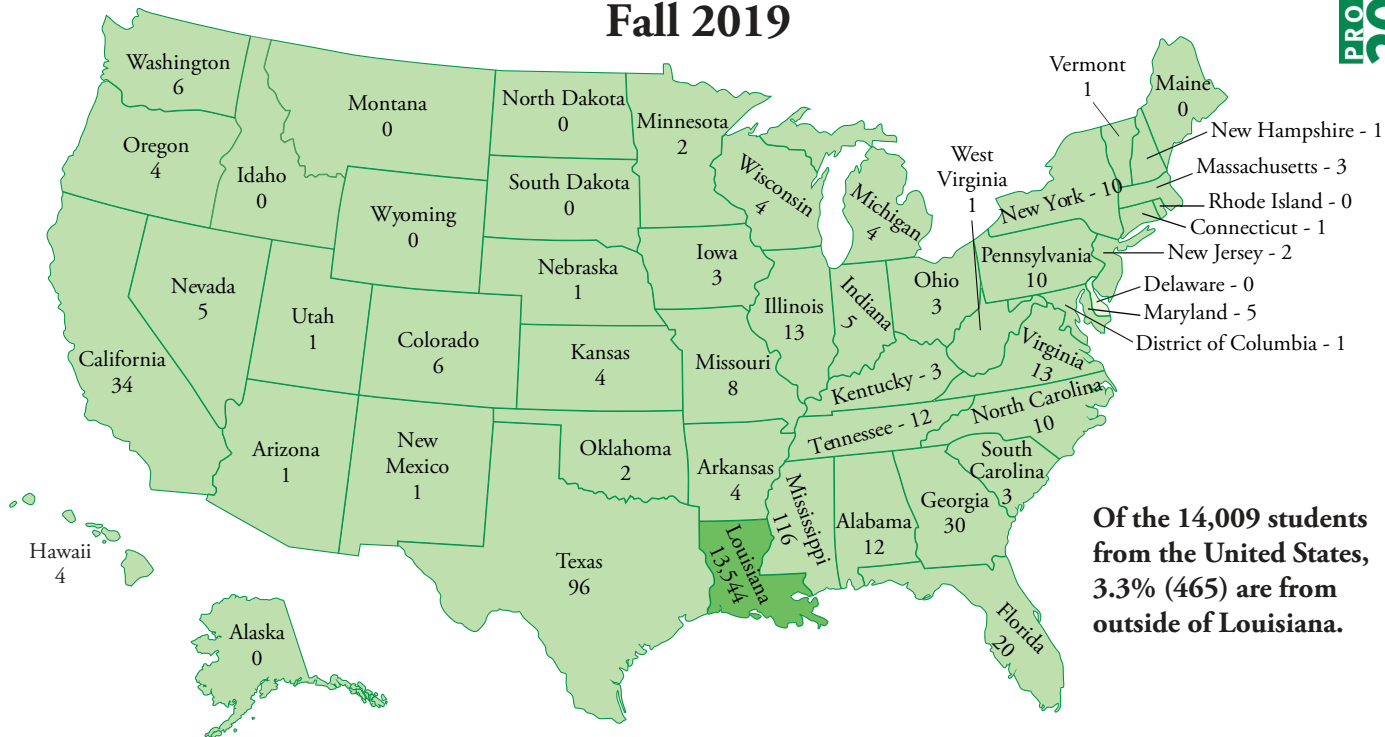

## Number of Students by State of Residence Fall 2019

**PROFILE  
2019**

**Of the 14,009 students from the United States, 3.3% (465) are from outside of Louisiana.**

Source: IR Extract Files