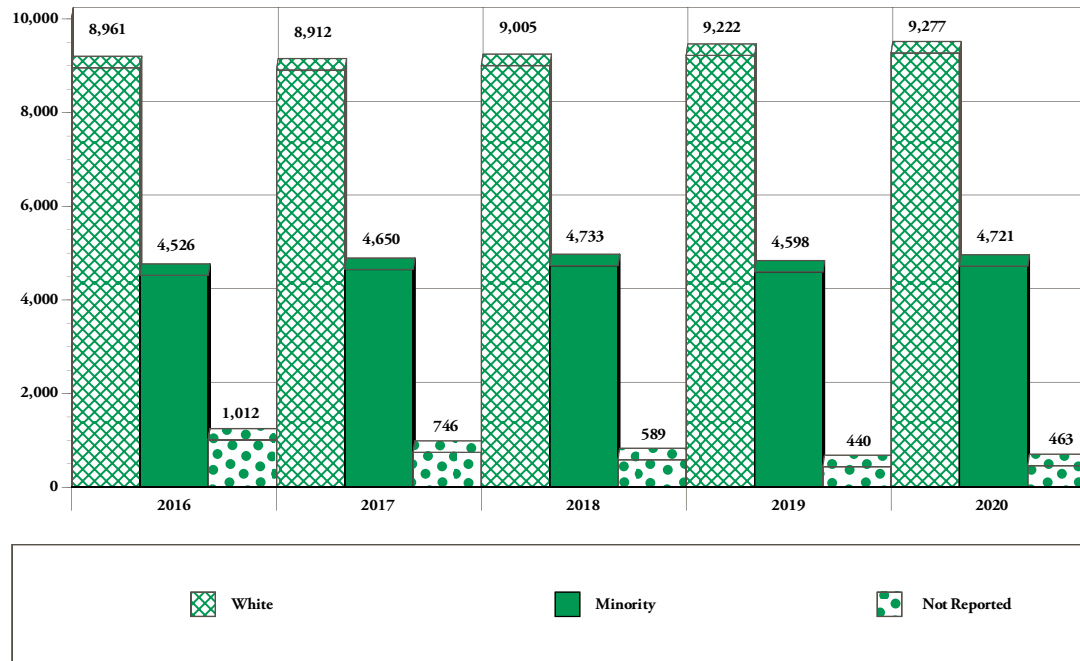

Diversity Over Time at Southeastern Fall 2016 - Fall 2020

Over the last five years, minority enrollment at Southeastern has increased to 32.6% from 31.8% of total enrollment.

Source: IR Extract Files