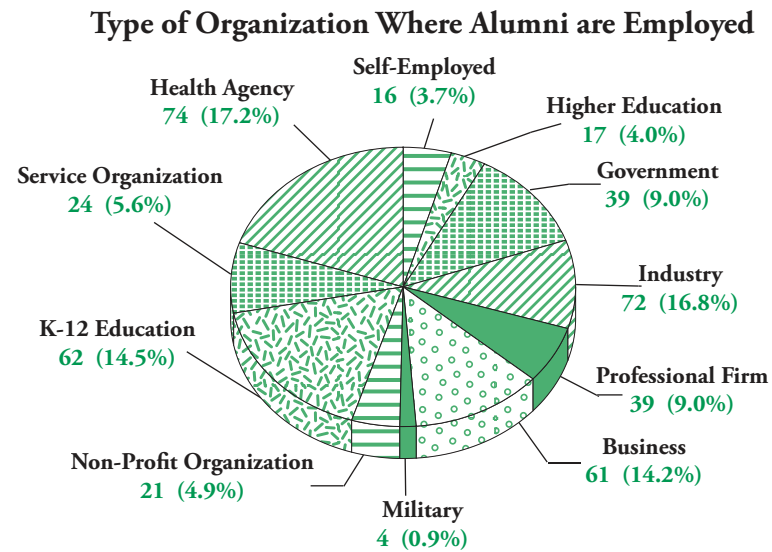

Student Success After Graduation

Some highlights of the most recent undergraduate alumni surveys include:

- » The vast majority (86%) are satisfactorily employed.
- » Over three-fourths (80%) are continuing or plan to continue their education.
- » Most (86%) of the respondents employed full-time, work in the state of Louisiana, with the majority being employed in the area of their Southeastern major or a related area.
- » The average income of alumni exceeds the average income of Louisiana residents.

Source 2015-2016 Undergraduate Alumni Survey