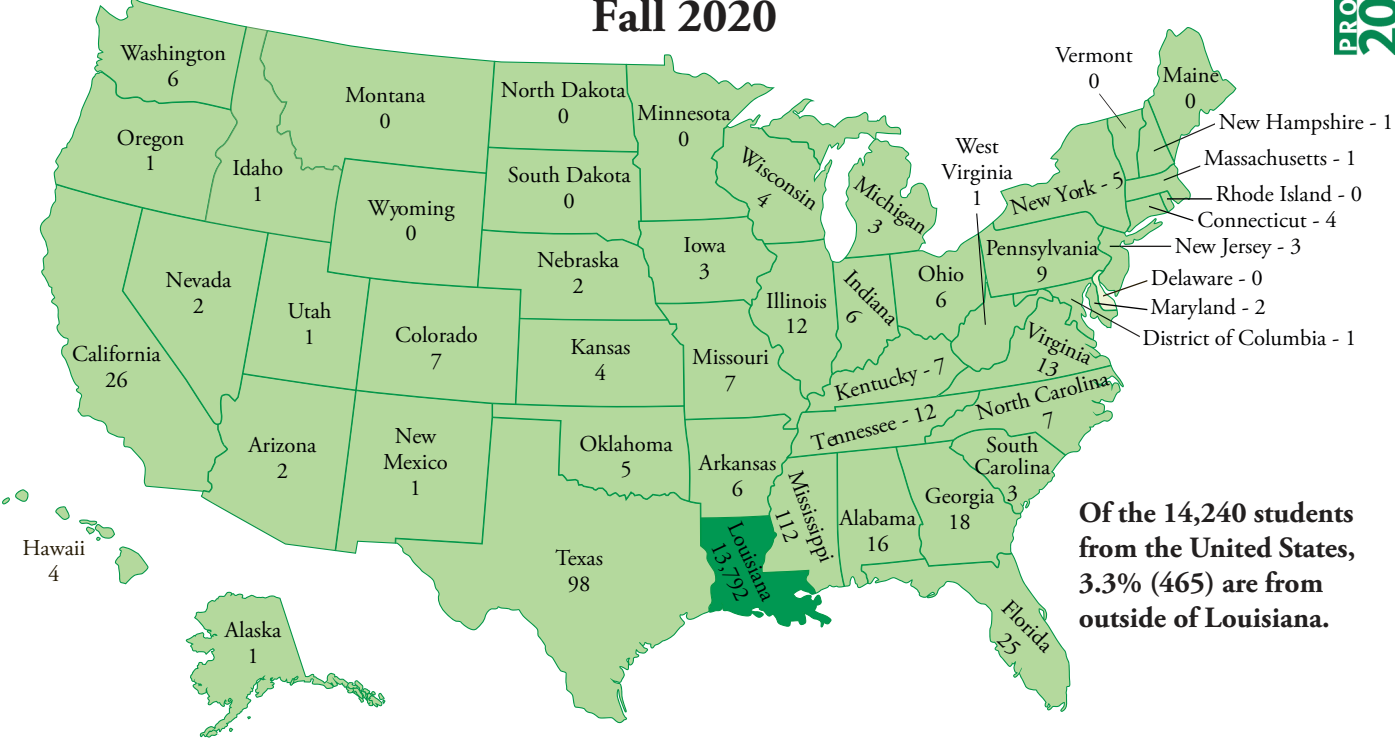

Number of Students by State of Residence Fall 2020

**PROFILE
2020**

Of the 14,240 students from the United States, 3.3% (465) are from outside of Louisiana.

Source: IR Extract Files