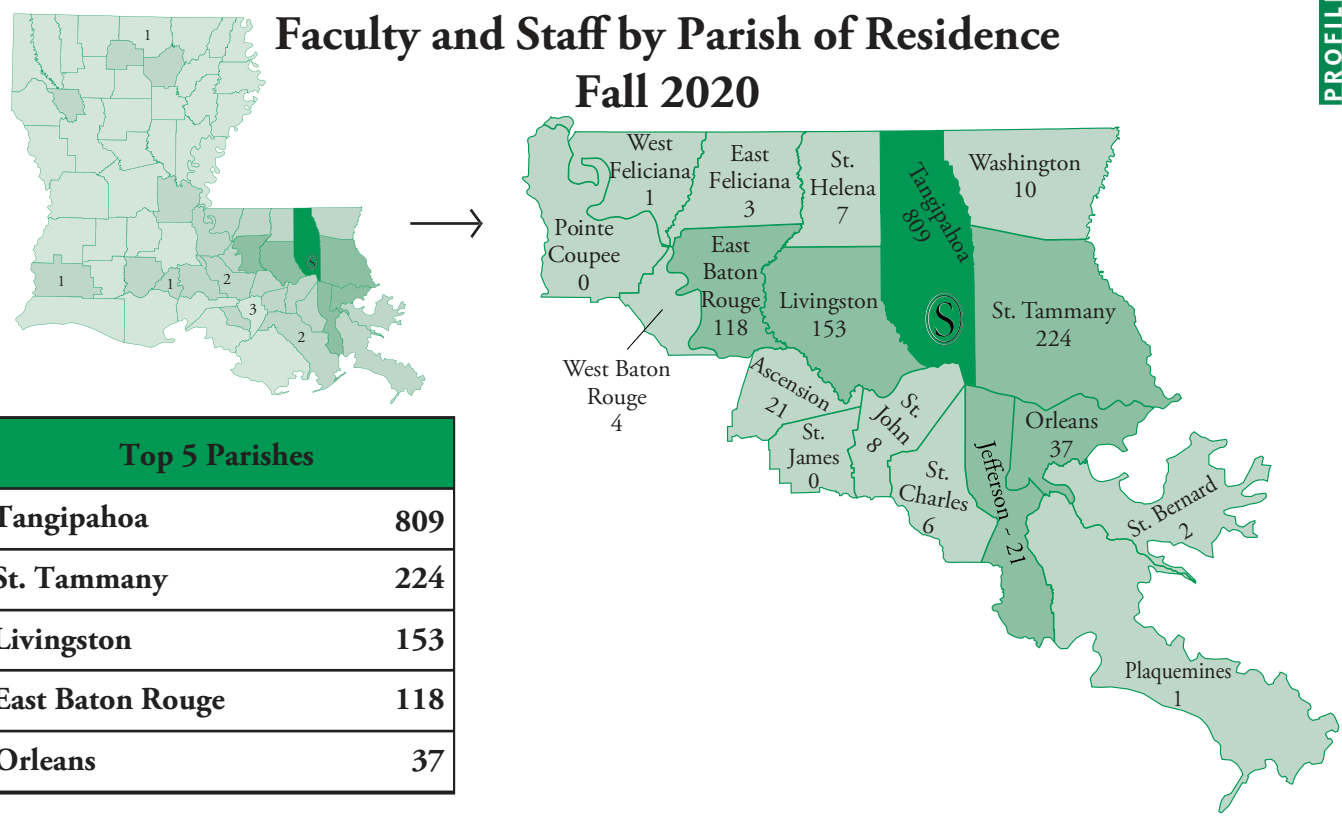

## Faculty and Staff by Parish of Residence Fall 2020

Of the 1,462 total employees, 98.1% (1,434) have Louisiana residences.

Source: IR Extract Files