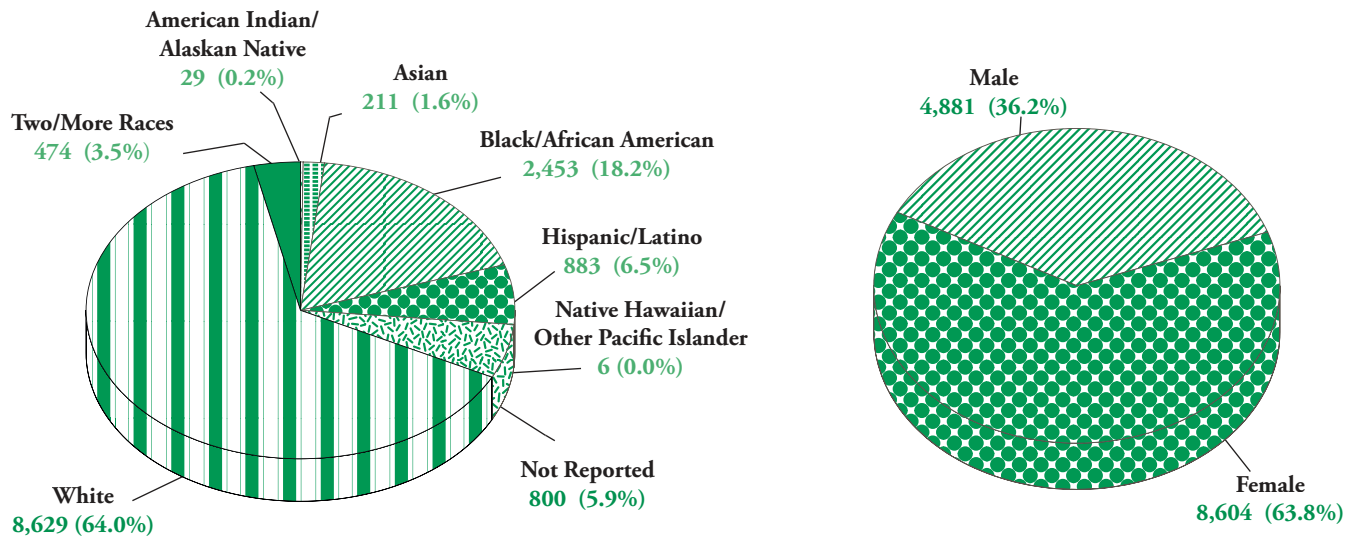

# Number of Students by Ethnicity and Gender Fall 2021

Total Enrollment = 13,485

Source: IR Extract Files