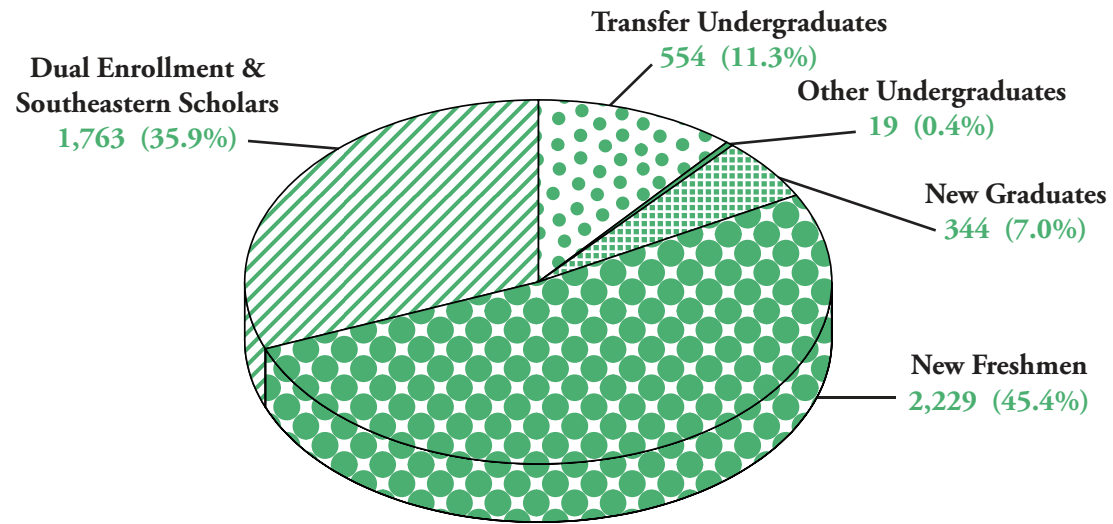

New Students by Enrollment Type Fall 2021

Total New Enrolled Students = 4,909

Source: IR Extract Files