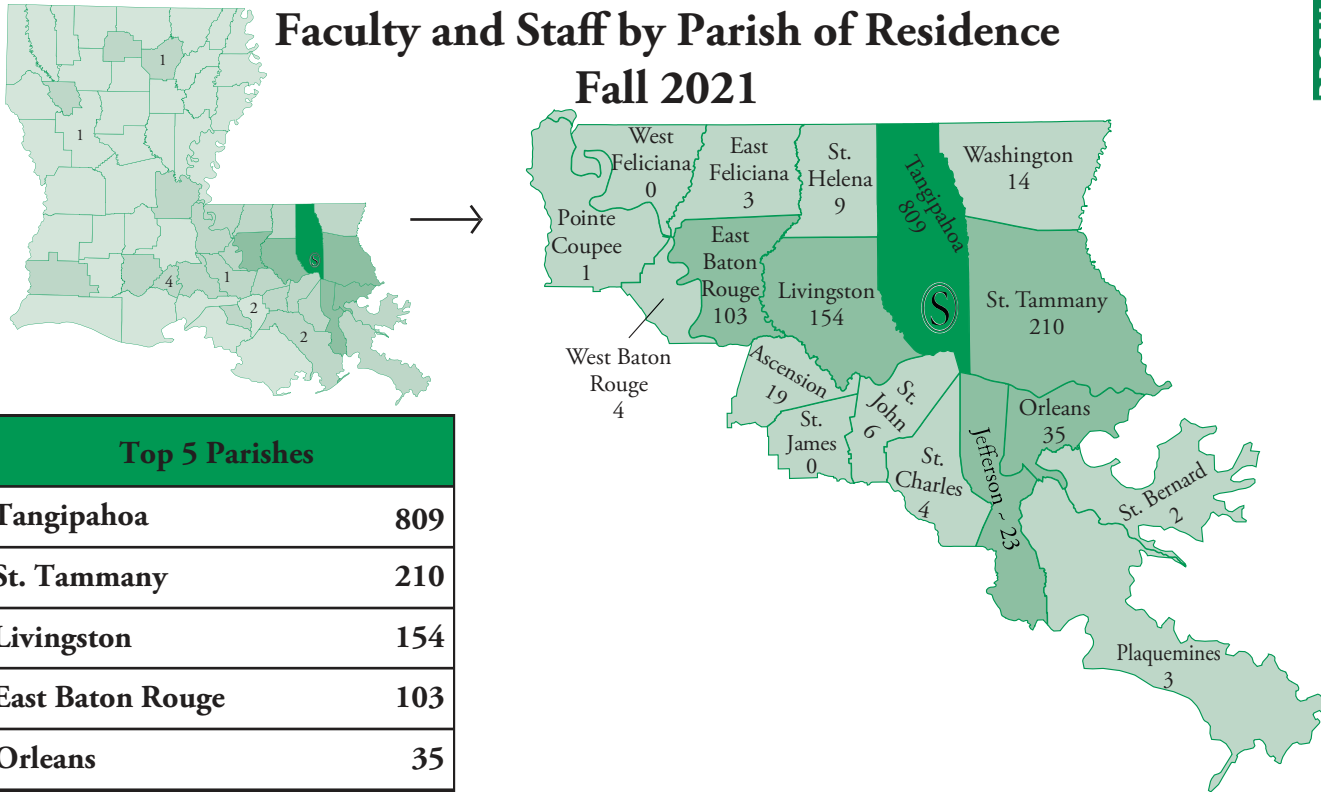

Faculty and Staff by Parish of Residence Fall 2021

Of the 1,443 total employees, 97.7% (1,410) have Louisiana residences.

Source: IR Extract Files