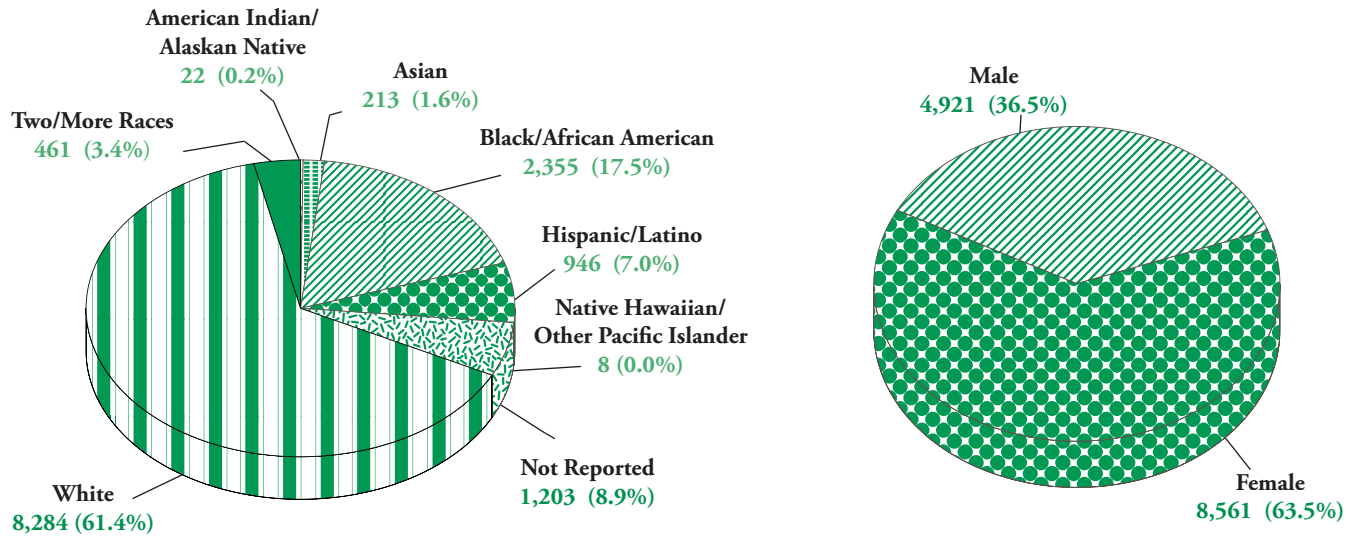

Number of Students by Ethnicity and Gender Fall 2022

Total Enrollment = 13,492

Source: IR Extract Files