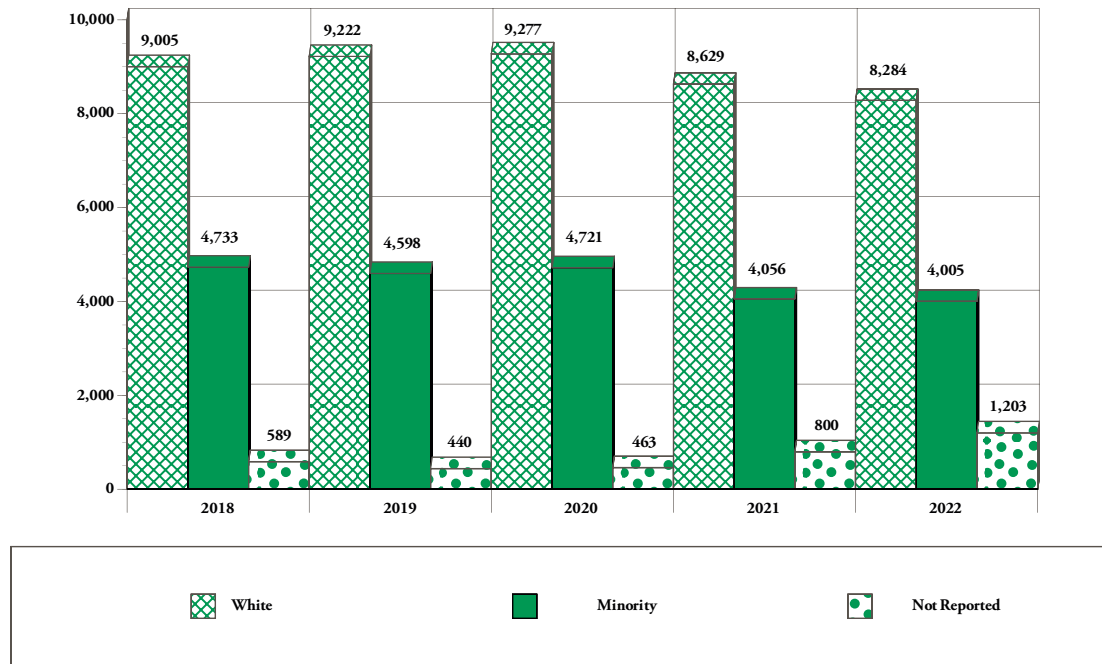

Diversity Over Time at Southeastern Fall 2018 - Fall 2022

Over the last five years, minority enrollment at Southeastern has decreased to 29.7% from 30.1% of total enrollment.

Source: IR Extract Files