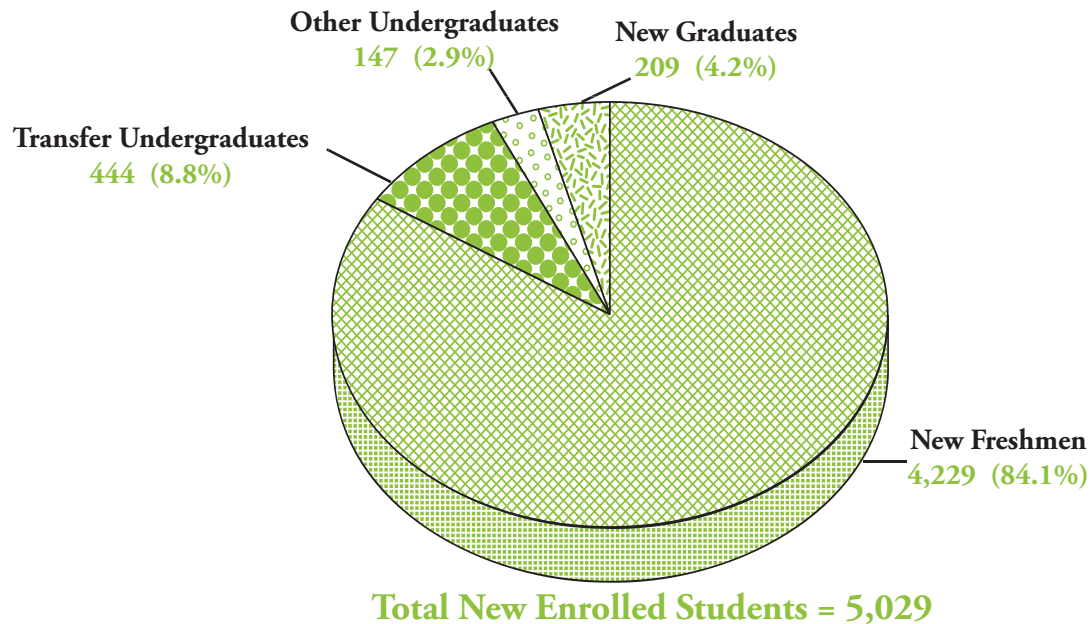

New Students by Enrollment Type Fall 2015

Note: New Freshmen include Southeastern Scholars, Gifted-Talented students, and Dual Enrollment students.

Source: IR Extract Files