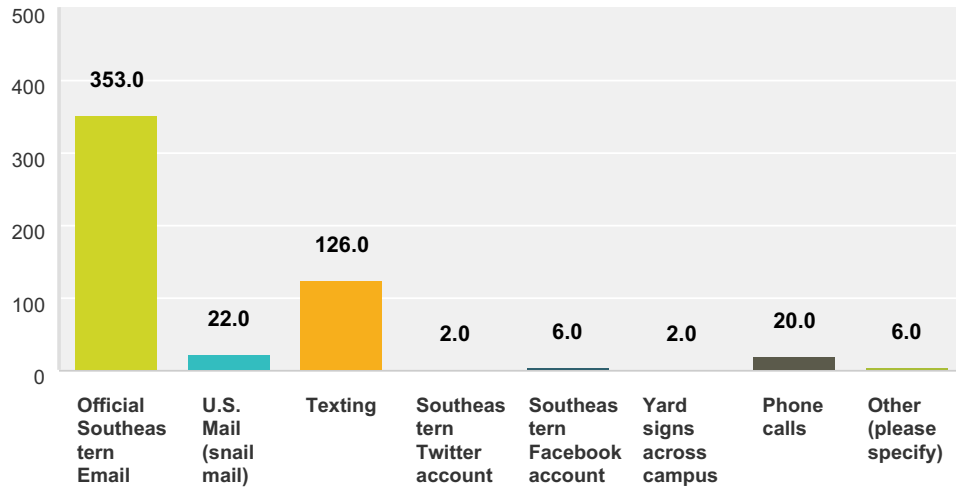

Q1 Which of the following methods would be a good way for campus offices to communicate with you? (mark all that apply)

Answered: 541 Skipped: 0

Answer Choices	Responses
Official Southeastern Email	89.28% 483.0
U.S. Mail (snail mail)	22.37% 121.0
Texting	55.64% 301.0
Southeastern Twitter account	6.28% 34.0
Southeastern Facebook account	11.46% 62.0
Yard signs across campus	19.22% 104.0
Phone calls	19.22% 104.0
Other (please specify)	2.03% 11.0
Total Respondents: 541	

Q2 Which of the methods would you most prefer?

Answered: 537 Skipped: 4

Answer Choices	Responses	
Official Southeastern Email	65.74%	353.0
U.S. Mail (snail mail)	4.10%	22.0
Texting	23.46%	126.0
Southeastern Twitter account	0.37%	2.0
Southeastern Facebook account	1.12%	6.0
Yard signs across campus	0.37%	2.0
Phone calls	3.72%	20.0
Other (please specify)	1.12%	6.0
Total		537