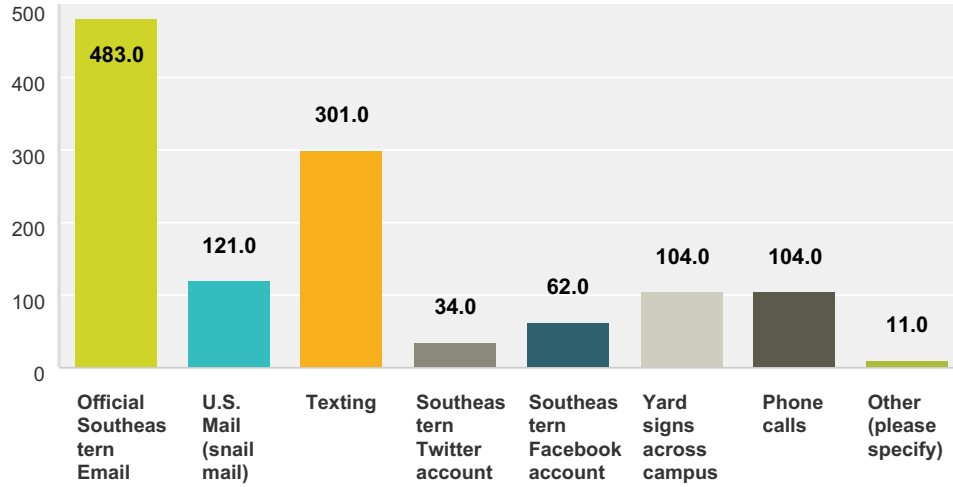

Q1 Which of the following methods would be a good way for campus offices to communicate with you? (mark all that apply)

Answered: 541 Skipped: 0

Answer Choices	Responses
Official Southeastern Email	89.28% 483.0
U.S. Mail (snail mail)	22.37% 121.0
Texting	55.64% 301.0
Southeastern Twitter account	6.28% 34.0
Southeastern Facebook account	11.46% 62.0
Yard signs across campus	19.22% 104.0
Phone calls	19.22% 104.0
Other (please specify)	2.03% 11.0
Total Respondents: 541	

Q2 Which of the methods would you most prefer?

Answered: 537 Skipped: 4

Answer Choices	Responses	
Official Southeastern Email	65.74%	353.0
U.S. Mail (snail mail)	4.10%	22.0
Texting	23.46%	126.0
Southeastern Twitter account	0.37%	2.0
Southeastern Facebook account	1.12%	6.0
Yard signs across campus	0.37%	2.0
Phone calls	3.72%	20.0
Other (please specify)	1.12%	6.0
Total		537