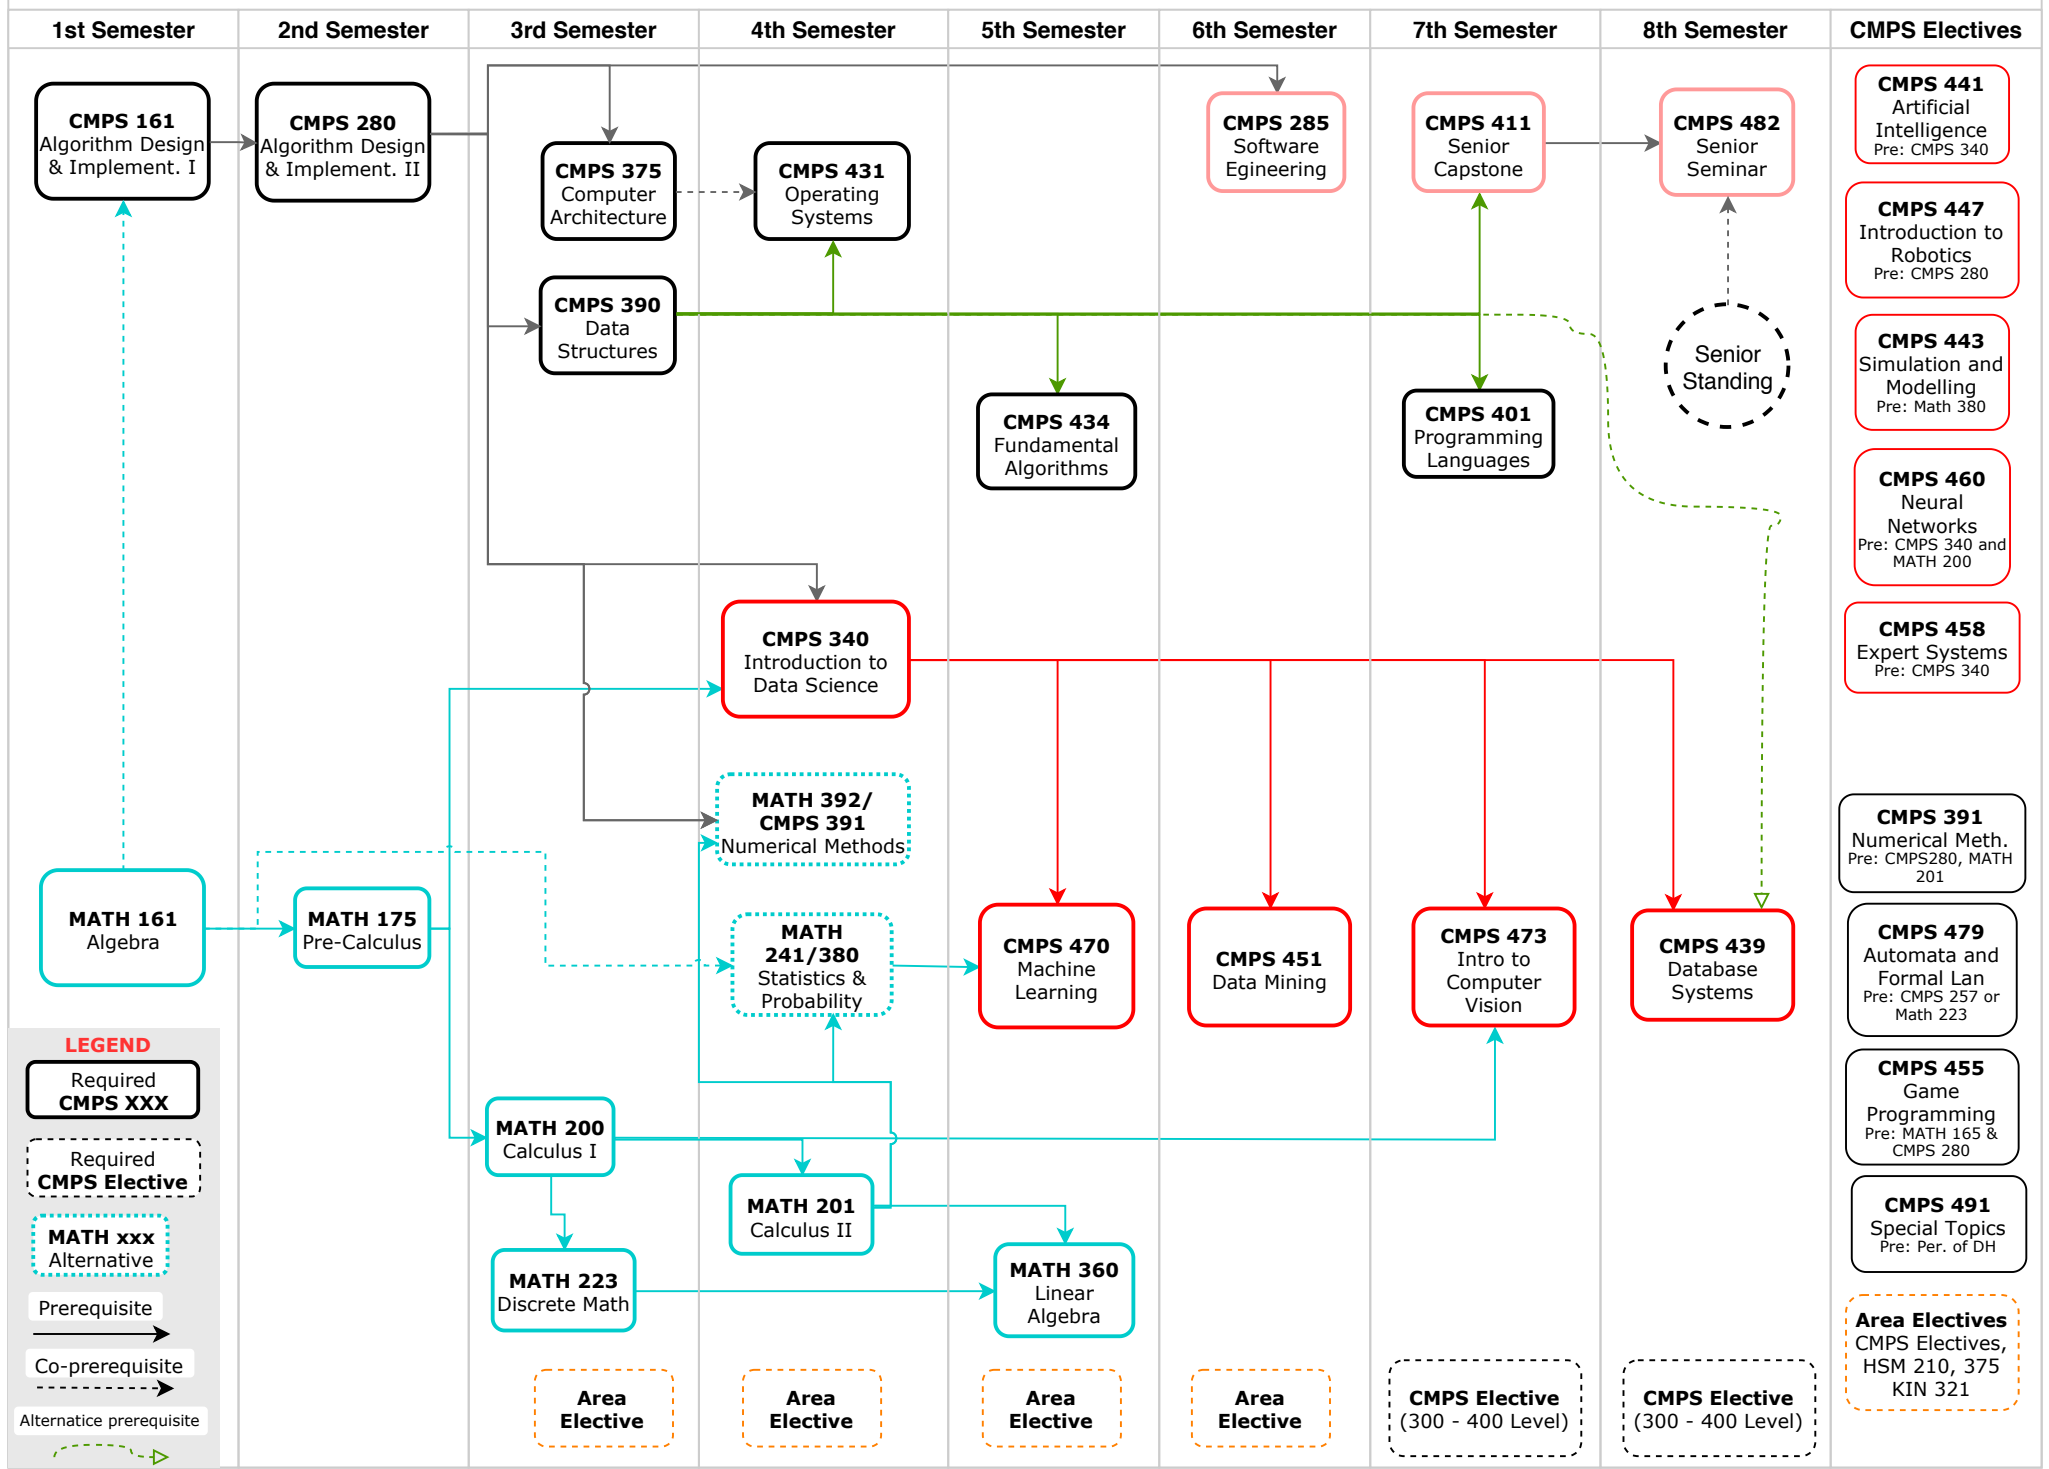

# Prerequisite Chart for Computer Science - Data Science Concentration

**LEGEND**

- Required CMPS XXX
- Required CMPS Elective
- MATH xxx Alternative
- Prerequisite
- Co-prerequisite
- Alternative prerequisite